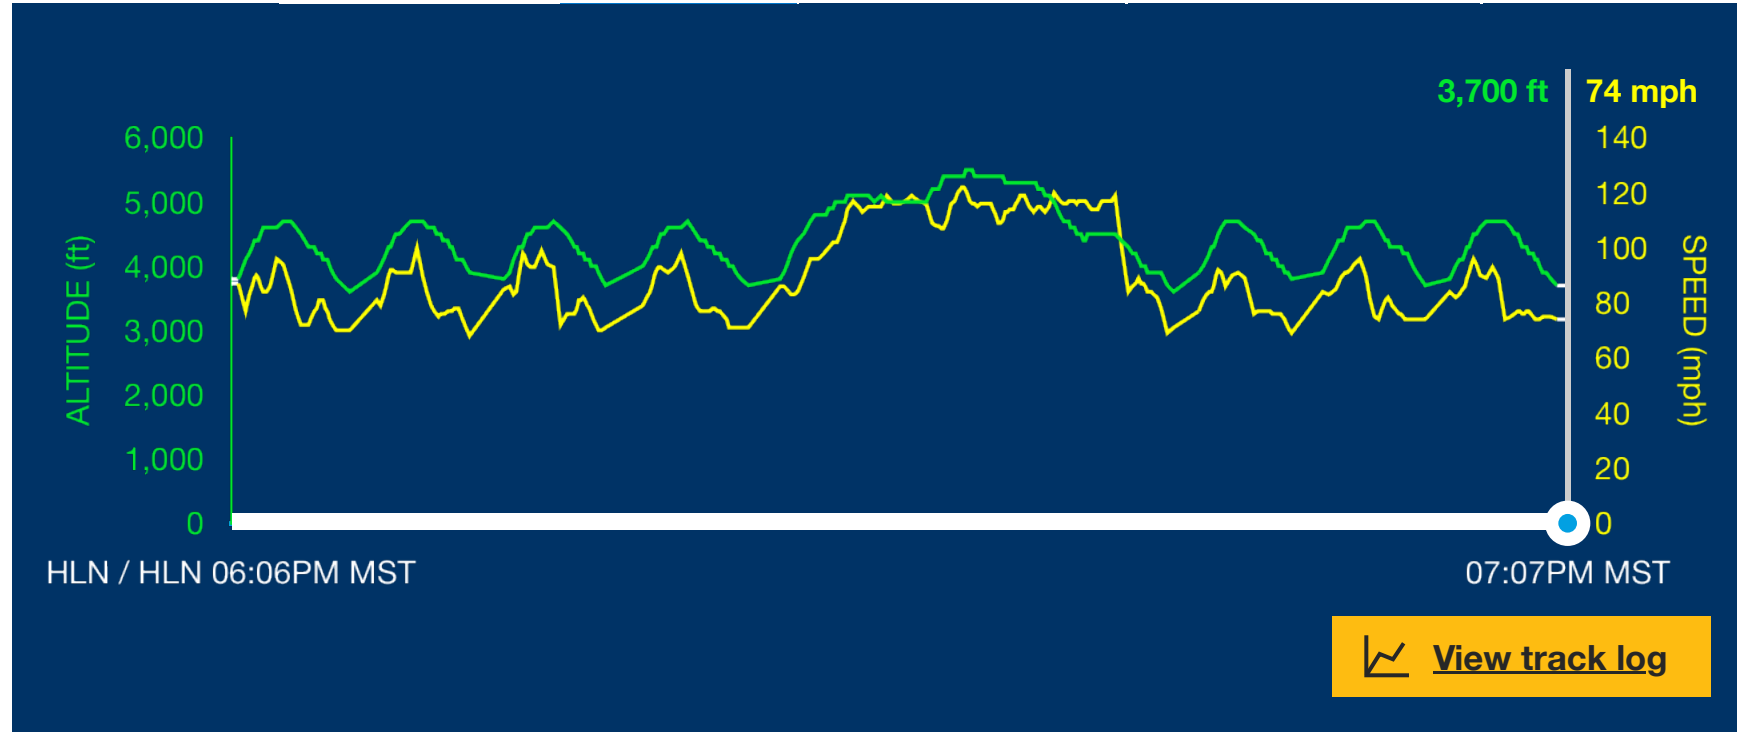

Past Flights

Date	Departure	Arrival	Aircraft	Duration
Thursday 23-Jan-2025	06:06PM MST Helena Rgnl - HLN	07:07PM MST Helena Rgnl - HLN	C172	1h 01m
Thursday 23-Jan-2025	02:07PM MST Helena Rgnl - HLN	02:48PM MST Helena Rgnl - HLN	C172	0h 41m
Thursday 23-Jan-2025	11:11AM MST Helena Rgnl - HLN	01:25PM MST Helena Rgnl - HLN	C172	2h 14m
Wednesday 22-Jan-2025	12:00PM MST Helena Rgnl - HLN	12:40PM MST Helena Rgnl - HLN	C172	0h 40m
Wednesday 22-Jan-2025	10:08AM MST Helena Rgnl - HLN	10:56AM MST Helena Rgnl - HLN	C172	0h 48m
Tuesday 21-Jan-2025	01:16PM MST Helena Rgnl - HLN	02:22PM MST Helena Rgnl - HLN	C172	1h 06m
Tuesday 21-Jan-2025	10:51AM MST Helena Rgnl - HLN	12:01PM MST Helena Rgnl - HLN	C172	1h 10m
Saturday 18-Jan-2025	09:44AM MST Helena Rgnl - HLN	10:14AM MST Helena Rgnl - HLN	C172	0h 30m
Saturday 18-Jan-2025	09:33AM MST Helena Rgnl - HLN	09:44AM MST Helena Rgnl - HLN	C172	0h 11m
Thursday 16-Jan-2025	03:34PM MST Helena Rgnl - HLN	04:07PM MST Helena Rgnl - HLN	C172	0h 33m
Wednesday 15-Jan-2025	01:14PM MST Helena Rgnl - HLN	02:09PM MST Helena Rgnl - HLN	C172	0h 55m
Tuesday 14-Jan-2025	06:03PM MST Helena Rgnl - HLN	06:59PM MST Helena Rgnl - HLN	C172	0h 56m
Tuesday 14-Jan-2025	12:46PM MST Helena Rgnl - HLN	02:24PM MST Helena Rgnl - HLN	C172	1h 38m
Tuesday 14-Jan-2025	10:46AM MST Helena Rgnl - HLN	11:51AM MST Helena Rgnl - HLN	C172	1h 05m
Monday 13-Jan-2025	04:15PM MST Helena Rgnl - HLN	04:44PM MST Helena Rgnl - HLN	C172	0h 29m
Monday 13-Jan-2025	08:38AM MST Helena Rgnl - HLN	09:14AM MST Helena Rgnl - HLN	C172	0h 36m
Sunday 12-Jan-2025	10:29AM MST Helena Rgnl - HLN	10:57AM MST Helena Rgnl - HLN	C172	0h 28m
Friday 10-Jan-2025	02:37PM MST Helena Rgnl - HLN	02:56PM MST Helena Rgnl - HLN	C172	0h 19m
Friday 10-Jan-2025	12:47PM MST Helena Rgnl - HLN	01:57PM MST Helena Rgnl - HLN	C172	1h 10m
Friday 10-Jan-2025	10:34AM MST Helena Rgnl - HLN	11:46AM MST Helena Rgnl - HLN	C172	1h 12m

[Join FlightAware](#) [View more flight history](#) [Purchase entire flight history for N64441](#)

FlightAware provides accurate real-time, historical and predictive flight insights to all segments of the aviation industry.

Products & Services

- AeroAPI
- FlightAware Firehose
- FlightAware Foresight
- Rapid Reports
- Custom Reports
- FlightAware Aviator
- Premium Subscriptions
- FlightAware Global
- FlightAware FBO Toolbox
- FlightAware TV^{SM}
- GlobalBeacon

Company

- About
- Careers
- History
- Advertise With Us
- Newsroom
- Blog
- Webinars
- GSA Contract # 47QTCA21D003F

Community

- Photos
- Squawks
- Discussions
- Host an ADS-B Site

Support

- Contact Us
- FAQs