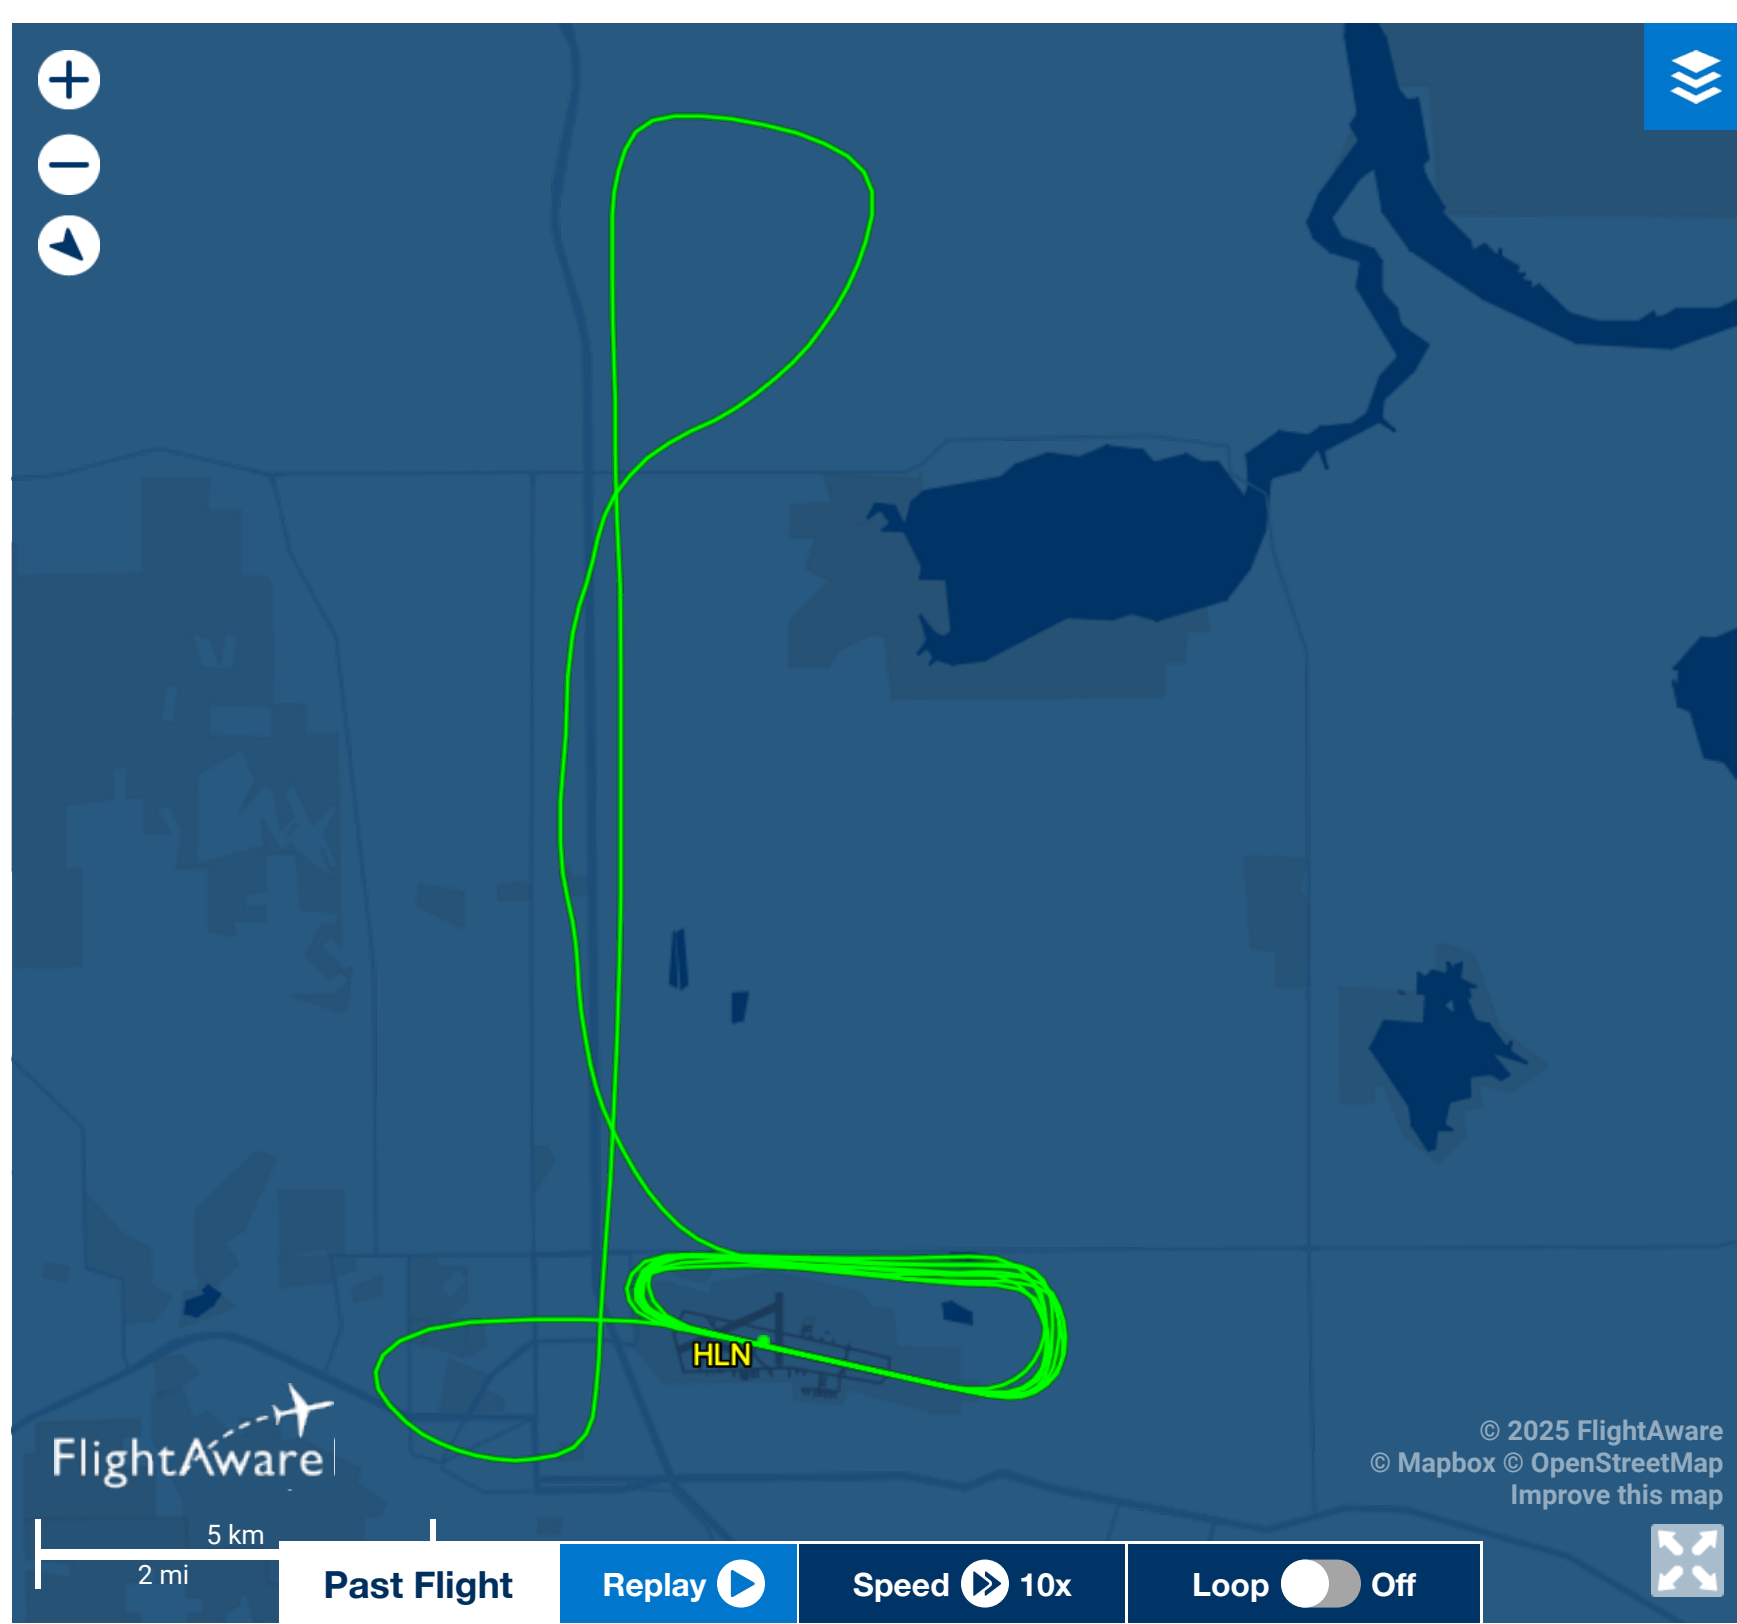

N64441  
LANDED 14 MINUTES AGO

**HLN**  
HELENA, MT  
THURSDAY 23-JAN-2025  
06:06PM MST

**HLN**  
HELENA, MT  
THURSDAY 23-JAN-2025  
07:07PM MST

[N64441 flight schedule](#) [View track log](#) updated a few seconds ago

**Set Up Unlimited Flight Alerts & More**

Check out premium account features for aviation professionals and enthusiasts.

[Discover FlightAware Premium](#)

Show Features

[Get Alerts](#)

Flight Times	
Takeoff	Landing
<b>06:06PM MST</b>	<b>07:07PM MST</b>
Scheduled 06:02PM MST	Scheduled 07:03PM MST

**Aircraft Details** updated 36 seconds ago

Aircraft Information	
Tail Number	<a href="#">N64441</a> · <a href="#">Registration</a>
Owner	DRAMSTAD FLYING SERVICE LLC
Aircraft Type	Cessna Skyhawk (piston-single) ( <a href="#">C172</a> ) <a href="#">Photos</a>
Flight Data	
Distance	Actual: 86 mi